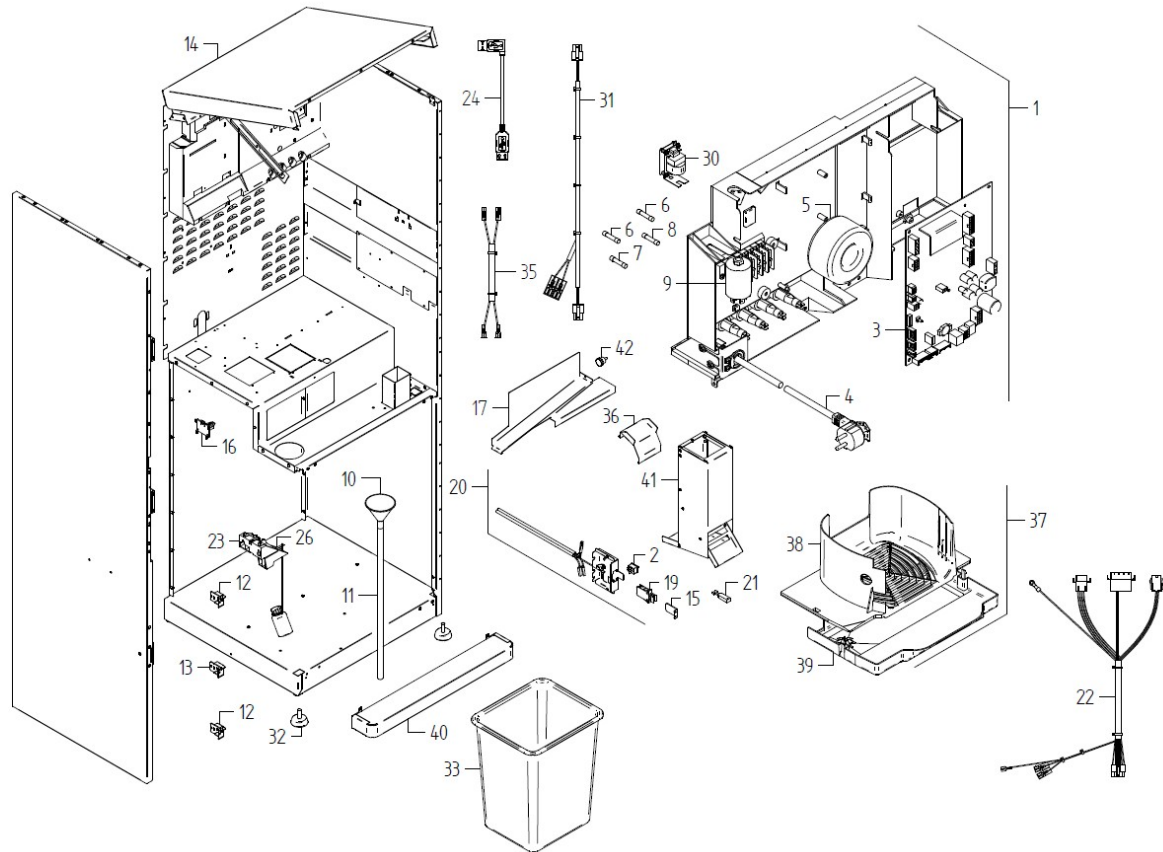

941460-MOBILE_PANNELLO_ELETTRICO - MUEBLE/PANEL ELECTRICO