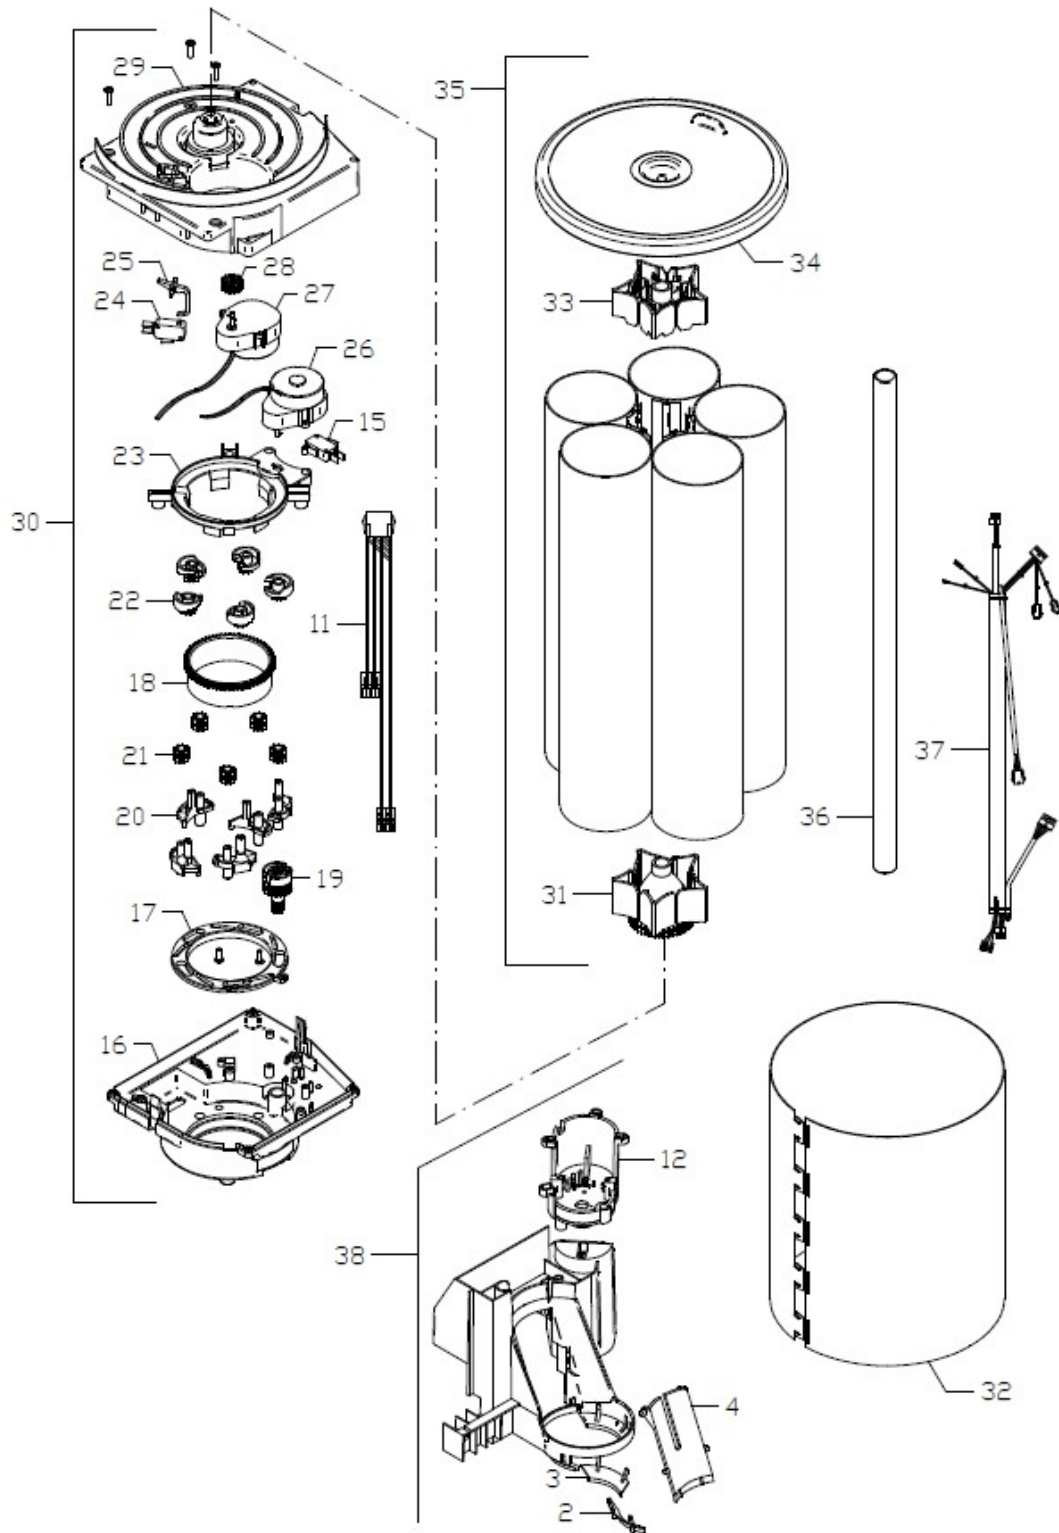

941460-DISTRIBUTORE_BICCHIERI - DISTRIBUIDOR VASOS