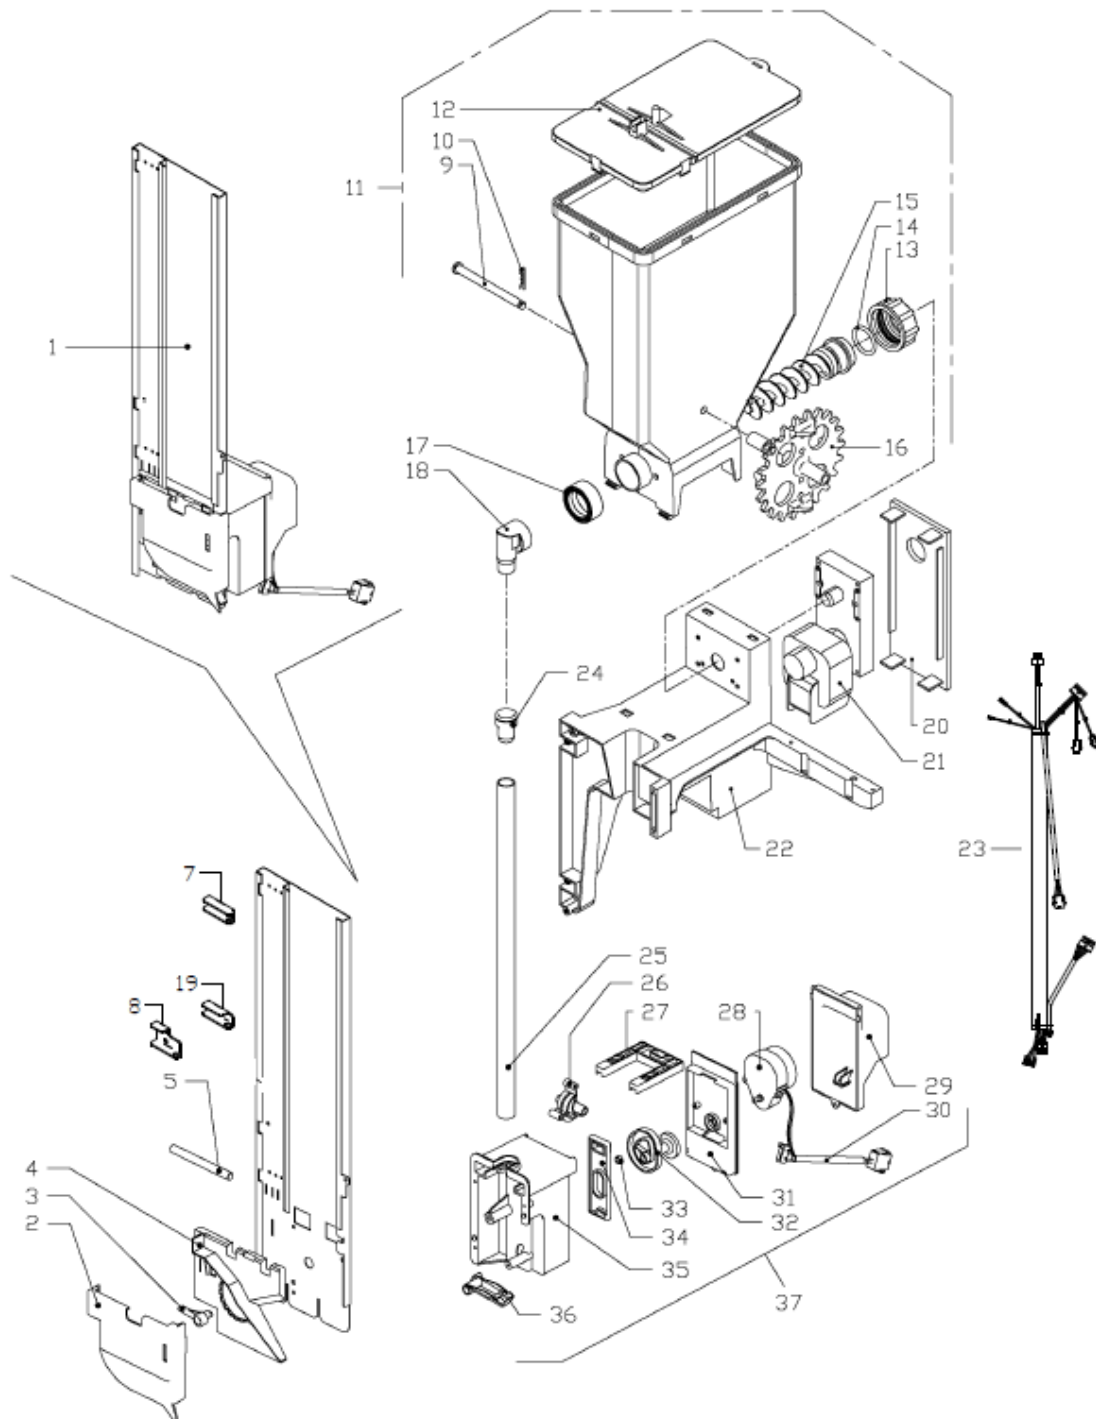

941460-DISTRIBUTORE_ZUCCHERO_PALETTE - DISTRIBUIDOR AZUCAR-PALETINAS