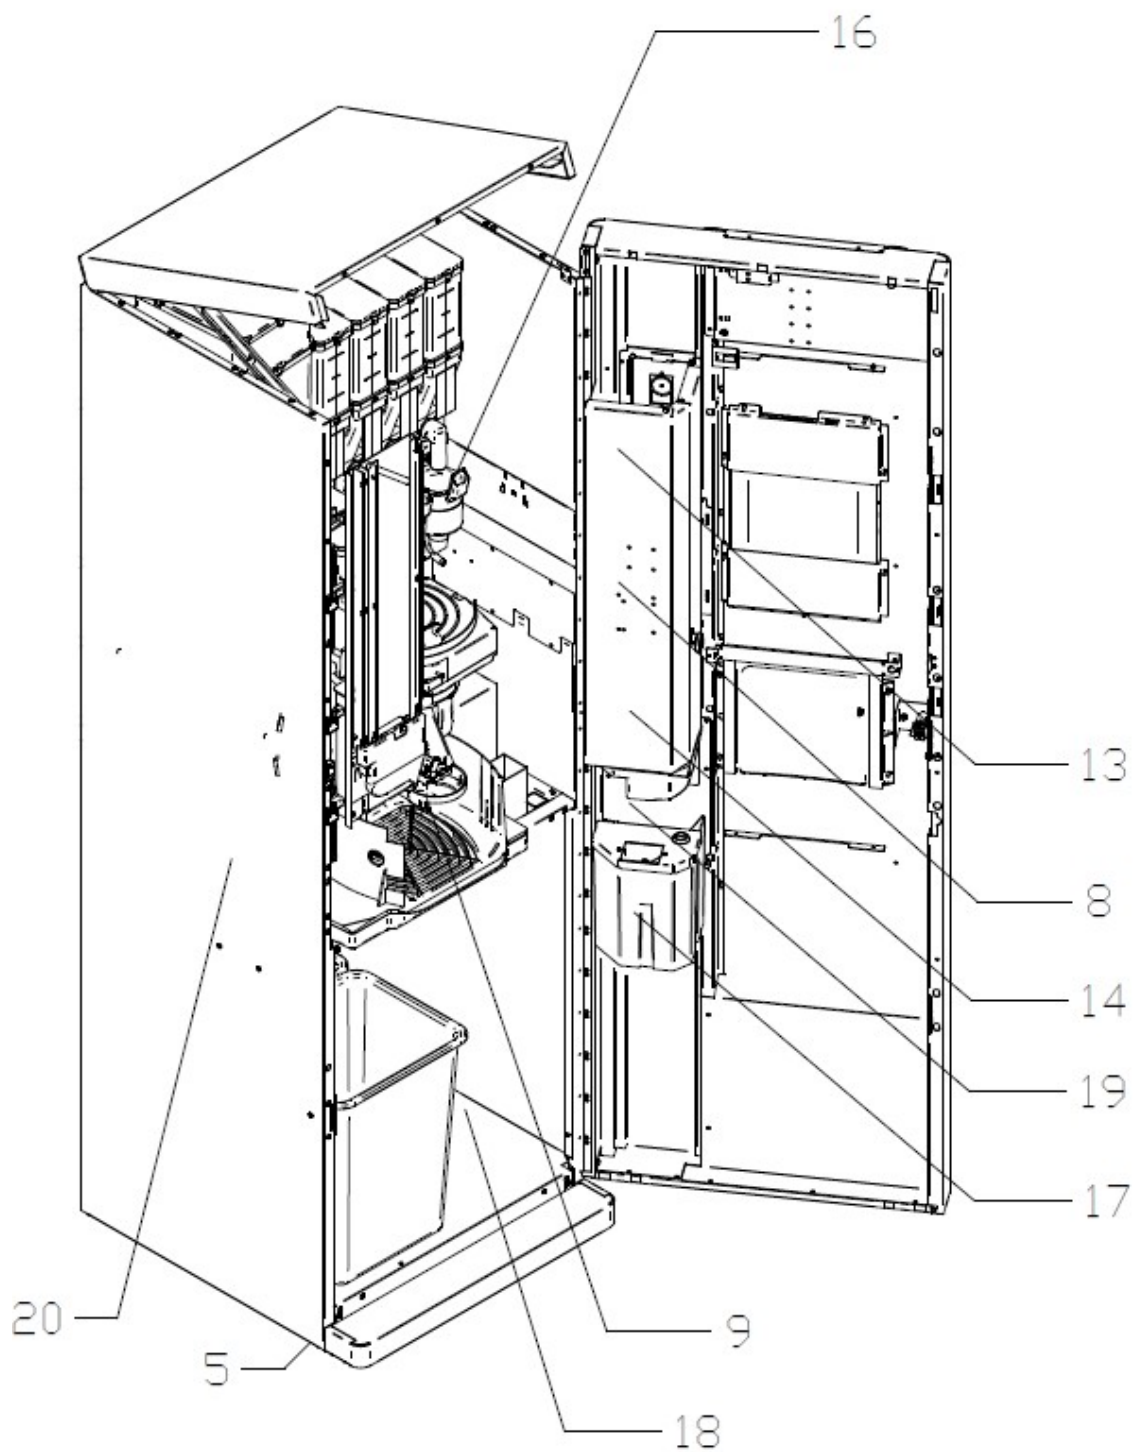

941460-ACCESSORI - ACCESORIOS